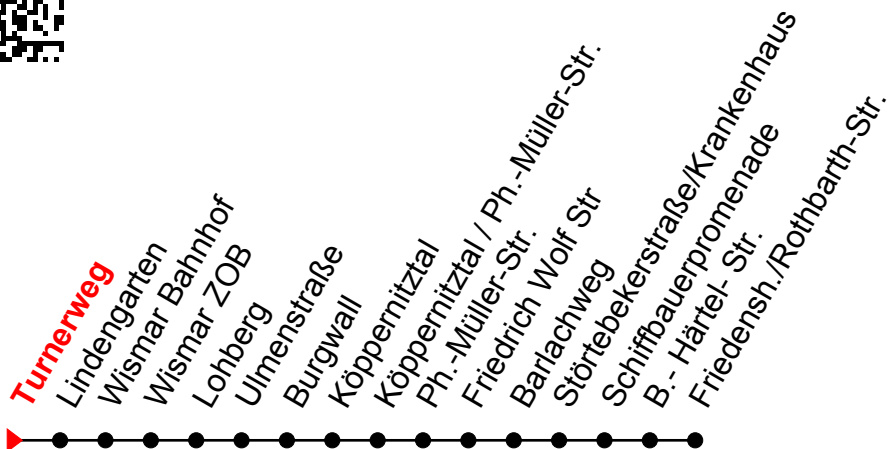

Linie
1

Turnerweg

Richtung: Friedensh./Rothbarth-Str.

| Std | Montag - Freitag | Std | Samstag | Std | Sonn-und Feiertag |
|-----|---------------------------------|-----|-----------------|-----|-------------------|
| 6 | 00 ^① | 6 | | 6 | |
| 7 | 00 ^① | 7 | | 7 | |
| 8 | 00 ^① | 8 | 00 ^① | 8 | 23 ^① |
| 9 | 00 ^① | 9 | 00 ^① | 9 | 23 ^① |
| 10 | 00 ^① | 10 | 00 ^① | 10 | 23 ^① |
| 11 | 00 ^① | 11 | 00 ^① | 11 | 23 ^① |
| 12 | 00 ^① | 12 | 00 ^① | 12 | 23 ^① |
| 13 | 00 ^① | 13 | 00 ^① | 13 | 23 ^① |
| 14 | 00 ^① | 14 | 00 ^① | 14 | 23 ^① |
| 15 | 00 ^① | 15 | 00 ^① | 15 | 23 ^① |
| 16 | 00 ^① | 16 | 00 ^① | 16 | 23 ^① |
| 17 | 00 ^① | 17 | 00 ^① | 17 | 23 ^① |
| 18 | 00 ^① | 18 | 00 ^① | 18 | 23 ^① |
| 19 | 00 ^① | 19 | 00 ^① | 19 | |
| 20 | 00 ^① 35 ^① | 20 | | 20 | |